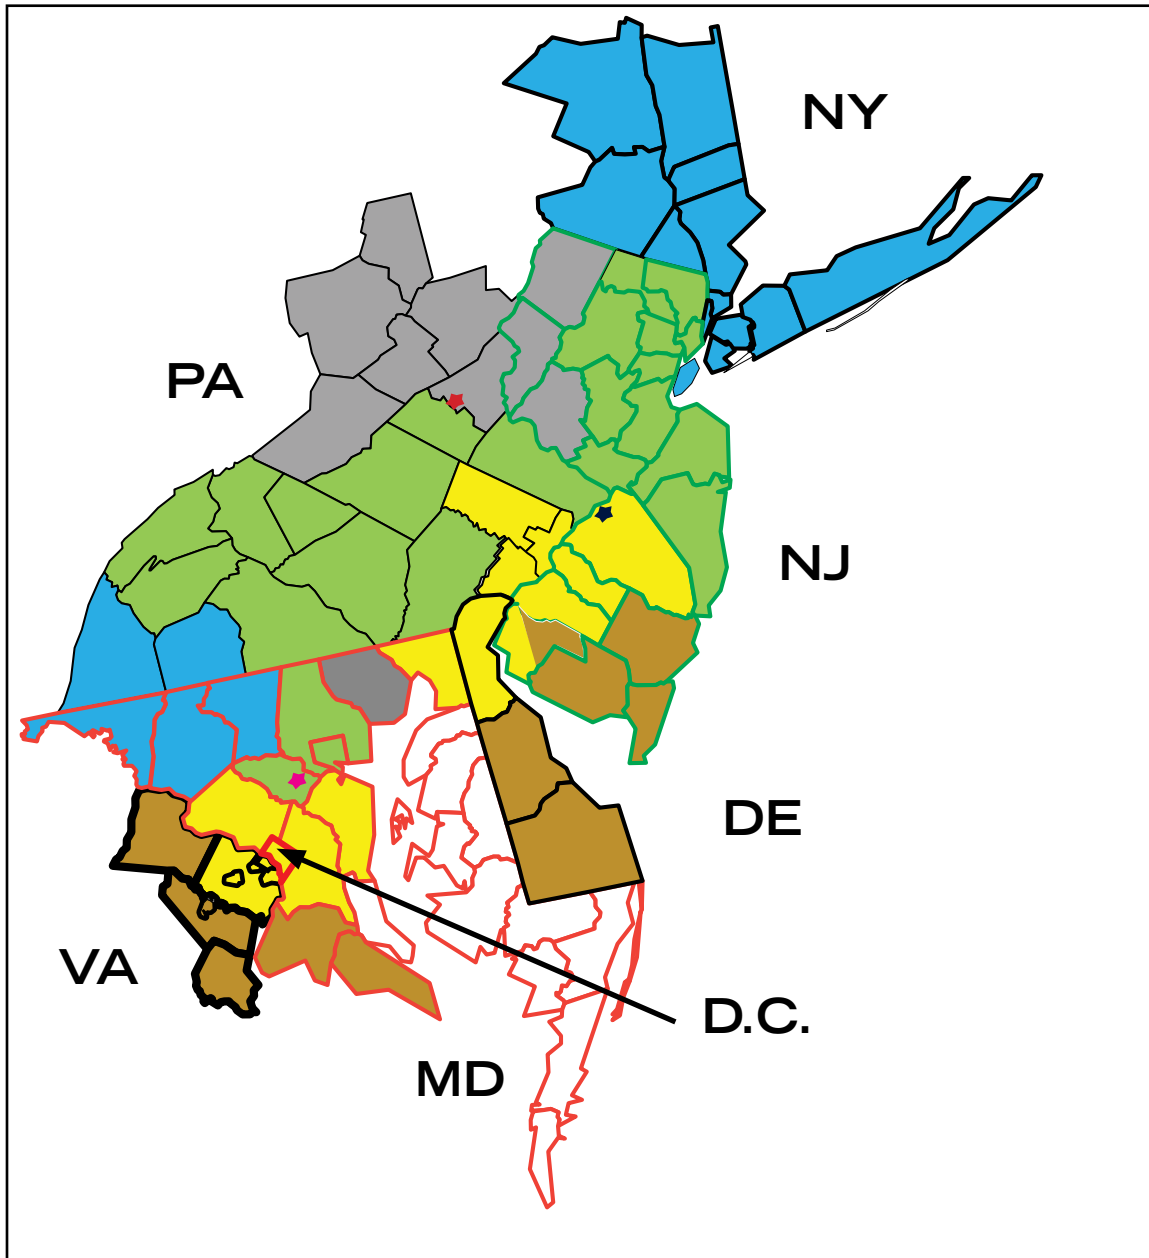

THE PREMIER SUPPLIER TO THE MULTI-HOUSING INDUSTRY

Legend

Monday Only

Tuesday Only

Tuesday - Thursday

Mon - Wed - Fri

Thursday Only

Headquarters & Distribution: Burlington, NJ

Distribution Center: Hanover, MD

Deliveries for Bethlehem are Tuesday and Thursday even when they cross into Northampton County.